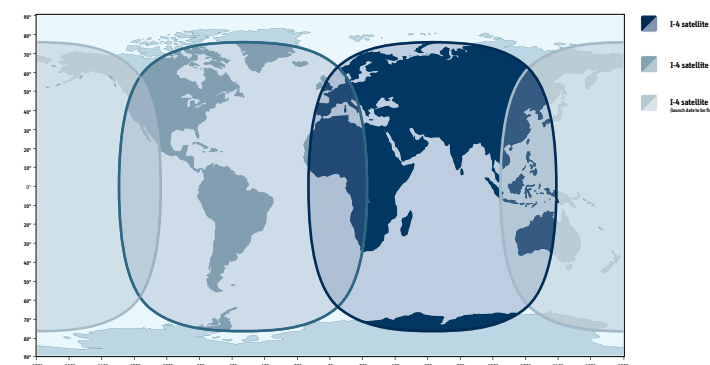

BGAN network coverage

The satellites are placed in geostationary orbit 36,000 kilometers (22,000 miles) above the Atlantic, Indian and Pacific Oceans respectively.

In 2008, when the third Inmarsat Satellite over the Pacific Ocean is in orbit, adjustment between the satellites will increase the coverage in general.