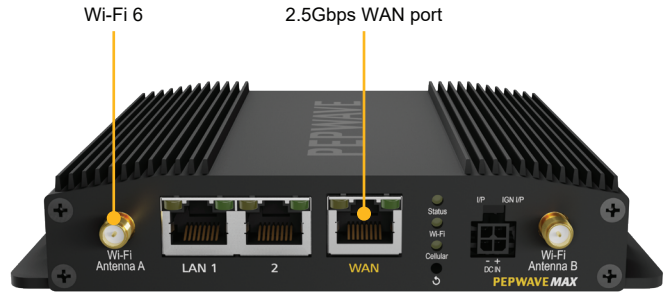

BR1 Pro 5G

The Classic Goes Sonic

Sonic for a Reason

The 'classic goes sonic', why? The BR1 Pro 5G is integrated with the new generation multi-core CPU ensuring delivery of gigabit speeds. Achieving 800% faster speeds than the original BR1 Classic.

Low-Profile Form Factor

At 1.14 inches short, the BR1 Pro 5G is 25% slimmer than the BR1 Classic.

Available with PrimeCare

The economical way to build your secure SpeedFusion network. Experience it all with PrimeCare.

BR1 Pro 5G

Specifications

WAN Interface	1x 10/100/1000/2500M Ethernet ¹ 1x 5G Modem with Redundant SIM Slot	5G Cellular Data Rate⁴ (Downlink/Uplink)	5G: 4 Gbps / 700 Mbps LTE CAT-20: 2 Gbps / 150 Mbps
LAN Interface	2x 10/100/1000M Ethernet	Recommended Users	150
Wi-Fi Interface	Simultaneous Dual-Band (2.4GHz / 5GHz) Wi-Fi 6, 2X2 MU-MIMO Wi-Fi WAN and/or AP	Antenna Connectors	4x SMA Cellular Antenna Connectors 2x RP-SMA Wi-Fi Antenna Connectors 1x SMA GPS Antenna Connector
Features	Drop-in Mode Load Balancing/Failover Ignition Sensing	Power Input	10 - 30V
Transmit Power (2.4GHz / 5GHz)	21 dBm / 22 dBm	Power Consumption	8 W (nominal), 19 W (max.)
Router Throughput	1 Gbps	Dimensions (L x W x H)	5.78 x 5.08 x 1.15 inches / 146.8 x 129 x 29.3 mm
PepVPN Throughput (No Encryption)	400 Mbps	Weight	1.28 pounds / 580 g
PepVPN Throughput (256-bit AES)	200 Mbps	Operating Temperature	-40° – 149° F / -40° – 65° C
SpeedFusion Features	Hot Failover, WAN Smoothing, Bandwidth Bonding ²	Humidity	10% – 85% (non-condensing)
Number of PepVPN SpeedFusion Peers	2/5 ³	Certifications	FCC, CE
		Warranty	1-Year Limited Warranty
		Package Content	1x BR1 Pro 5G 1x 12V2A Power Supply (ACW-632) 4x LTE/5G Antennas (ACW-235) 2x Wi-Fi Dual Band Antenna (ACW-341) 1x GPS Antenna (ACW-232)
		US Carrier Certifications	Verizon ⁵ , AT&T, T-Mobile, US Cellular